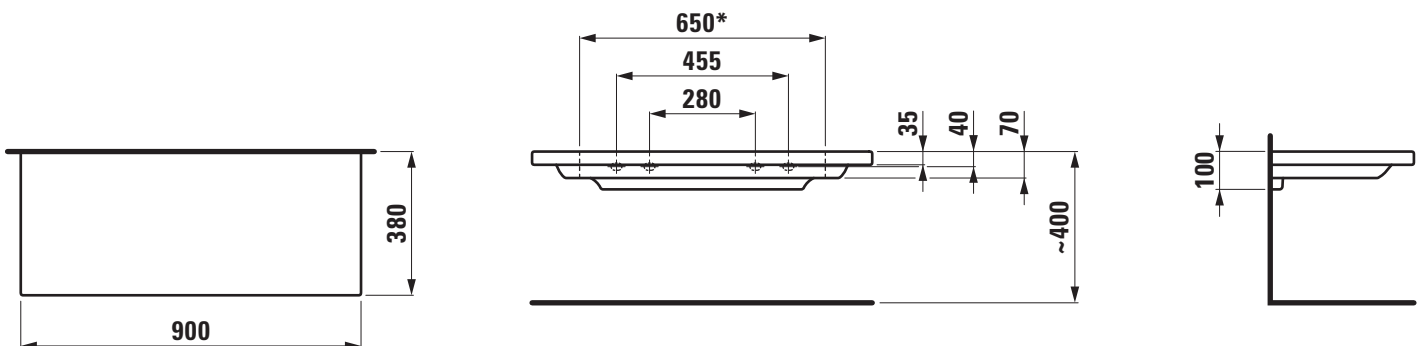

SET LIVING SQUARE / PALACE

Ceramic Shelf / cutable

87043.3

TECHNICAL DATA

Order no.	87043.3
Dimensions	900 x 380 mm
Specification	max. load 50 kg Cuttable to 650 mm
Weight	16,5 kg
Mounting acc. excl.	2x Mounting set M10 x 140 mm, order no. 89988.2
Otherwise	When ordering the cut version use the order form for cutting
Colours	see colour table

SPECIFICATION TEXT

Cutable ceramic shelf Laufen-LIVING SQUARE / PALACE, sanitary ceramic
dimensions 900 x 380mm
max. load 50 kg
Special feature: cuttable to 650 mm
Order no. 87043.3

TECHNICAL DRAWINGS / S 1 : 20

* = minimum measure for cutting